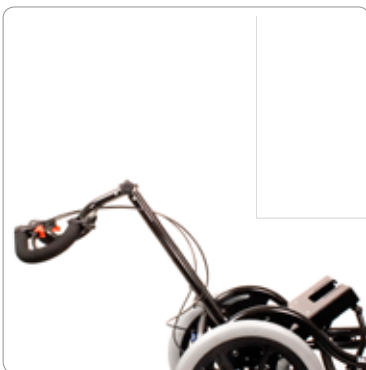

1 Crash tested - and approved!

Seabass PRO is crash tested and approved according to ISO 7176-19 and ISO 10542.

SWEDISH QUALITY AND DESIGN

2 Seat depth adjustment

Finally it's possible to adjust the seat depth both forwards and backwards so that you can easily find the perfect balance between this chassi and any number of seating systems and/or custom made seats.

3 Tilt in space

Unique for Seabass PRO is its "tilt in space" feature, allowing the seat to be tilted without compromising the balance and stability between the seat and chassi. This way the center of gravity remains unchanged so that the seat system is always perfectly balanced regardless of the degree of tilt.

Picture is showing
 Seabass Pro size 2 with 22" quick-release wheels and multi-adjustable footrest

Driving bow
 Three different models and sizes

Driving bow
 You can easily adjust both height and angle

Wheels
 Chose between 5 different sizes

Strong
 Firm construction

Quick-release
 For easy mounting

Seabass Pro
 Strong, balanced, stable and cool design

 **SWEDISH QUALITY AND DESIGN**

Seabass PRO Quick facts

Seabass Pro with its center of gravity on the right place. Versatile wheel location for a huge variety and wheel sizes. Whatever seating solution chosen this guarantees perfect balance for every fitting.