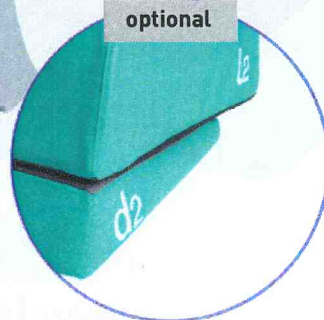

Sloping wedge

optional

Inclusive

- Tilt of 10°
- Increases the comfort of the person by tilting the entire Lalloo backward (the posterior support surface is increased, keeping the trunk and head is easier)
- Standard colors by size
- Anti-slip coating

Suitable for everyone : from baby to adult