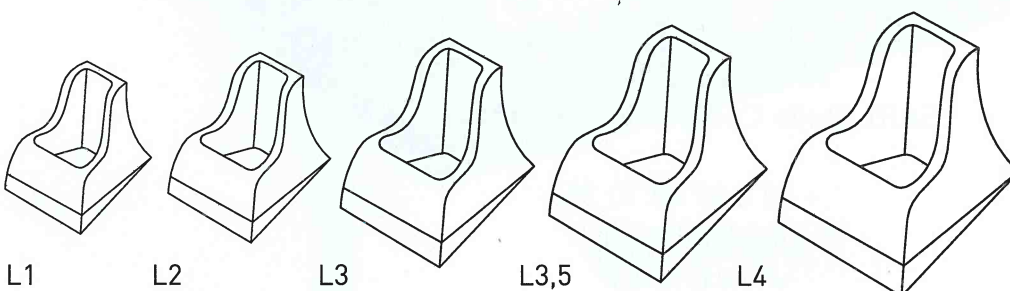

## Materials

Polyurethane foam (PU)  
PVC cover, Cotton,  
removable

# Sizes and Colors

Model	Age	Weight	Size	Standards colors
L1	9 - 24 months	7 kg - 11 kg	65 cm - 86 cm	Seat <span style="color: #e91e63;">■</span> - Seat cushion <span style="color: #009688;">■</span>
L2	2 years - 6 years	10 kg - 20 kg	75 cm - 112 cm	Seat <span style="color: #009688;">■</span> - Seat cushion <span style="color: #e91e63;">■</span>
L3	6 years - 12 years	16 kg - 48 kg	100 cm - 158 cm	Seat <span style="color: #ff9800;">■</span> - Seat cushion <span style="color: #fff176;">■</span>
L3.5	12 years - adults	28 kg - 85 kg	150 cm - 180 cm	Seat <span style="color: #fff176;">■</span> - Seat cushion <span style="color: #ff9800;">■</span>
L4	adults	> 80 kg	175 cm - 200 cm	Seat <span style="color: #0070c0;">■</span> - Seat cushion <span style="color: #009688;">■</span>