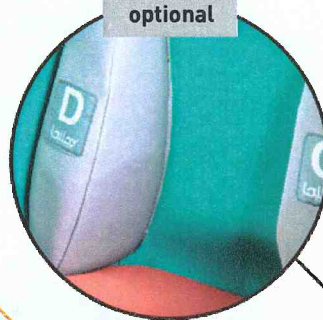

## Comfortable and ergonomic

- Increase the feeling of content
- Helps stabilize the trunk and head in the frontal plane
- Can be used for different children
- Follow the growth

### Front reducer

optional

- Reduces the sitting depth

### Trunk support

optional

# Informations

Laloo is a medical device that offers an alternative to the ordinary sitting position. It's an ergonomic seat in 5 sizes from baby to adult and can be used with legs crossed or outside of the seat. Due to its form, it's encompassing, reassuring and allows the person to be more calm by inviting him to relax in a comfortable seat.