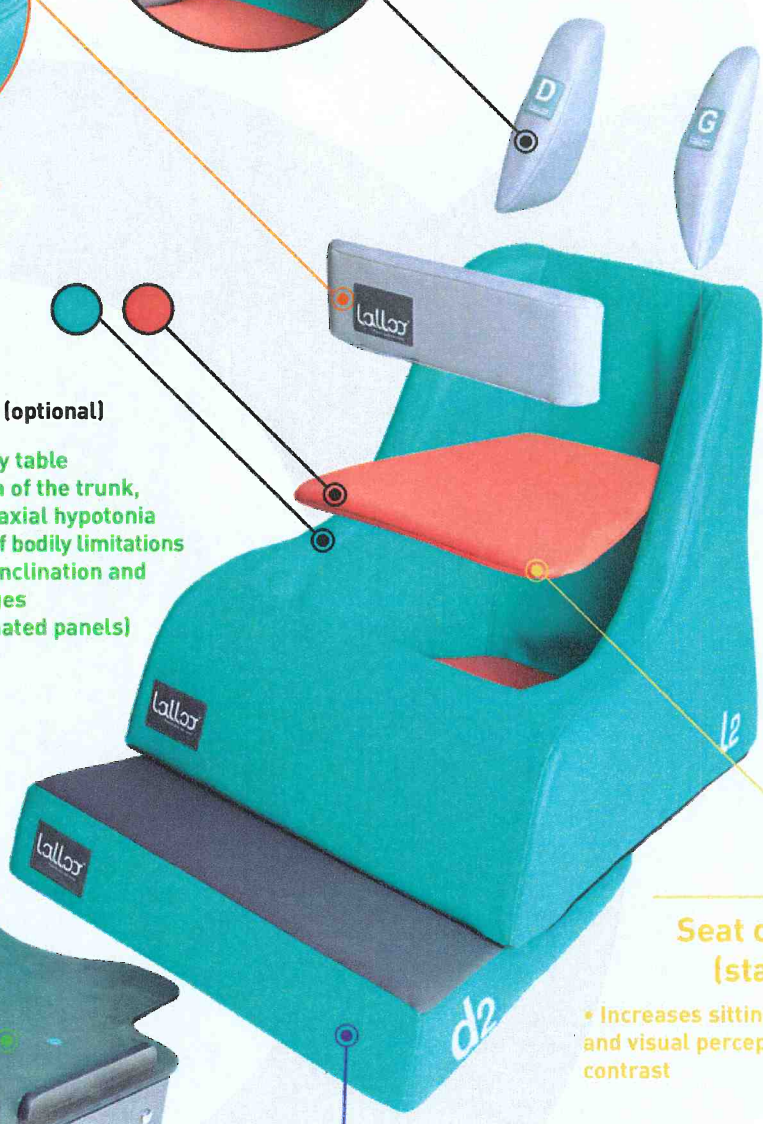

## Comfortable and ergonomic

- Increase the feeling of content
- Helps stabilize the trunk and head in the frontal plane
- Can be used for different children
- Follow the growth

### Activity Table

optional

Standard color by size, customization possible (optional)

- Use as working or play table
- Promotes the erection of the trunk, especially in cases of axial hypotonia
- Increases the feeling of bodily limitations
- Adjustable in height, inclination and has front and side edges
- Material: wood (laminated panels)

### Seat cushion (standard)

- Increases sitting comfort and visual perception with contrast

# Informations

Laloo is a medical device that offers an alternative to the ordinary sitting position. It's an ergonomic seat in 5 sizes from baby to adult and can be used with legs crossed or outside of the seat. Due to its form, it's encompassing, reassuring and allows the person to be more calm by inviting him to relax in a comfortable seat.