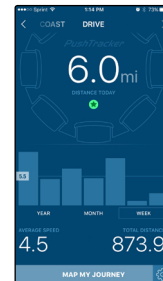

Smartphone App

The PushTracker App provides even more information and power assist individualization. Everything seamlessly connects to give you a complete picture of activity helping you monitor habits, reduce injury and ultimately improve your life.