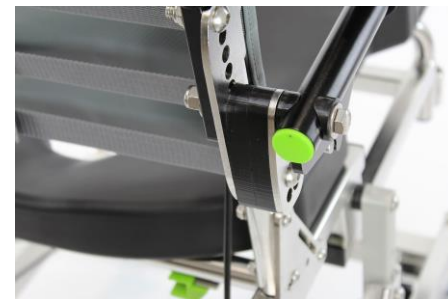

All available in a 16" or 19" depth

Front Bridged

Front Open

Left Open

Right Open

Rear Open

Armrest Straps

Offset Footrest Receivers

Additional Accessories available for Raz products

Z708ADJ - Adjustable Heel Loops

Z718/Z719 – Armrest Spacer Kit

Z737CSL - Bodypoint Aeromesh Calf Strap

Z737CPL - Bodypoint Aeromesh Calf Panel

Z736P - Commode Pan