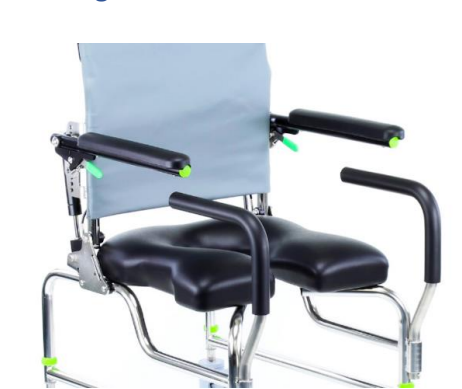

Additional Accessories available for Raz products

Z708ADJ - Adjustable Heel Loops

Z718/Z719 – Armrest Spacer Kit

Z737CSL - Bodypoint Aeromesh Calf Strap

Z737CPL - Bodypoint Aeromesh Calf Panel

Z736P - Commode Pan

Z736P - Directional Caster Lock

Flared Footrest

Spacer Mesh Backrest

Z7ELRL/R and Z7ELROFL/R - Elevating Legrests

Z7F1PCFT - Flip-Back Footrest

Frame Padding on Raz-AT

Armrest Loops

Z7FREXT- Footrest Extension Tube

Z706 - H-Strap

Extra Tall Back

Locking Transfer Handles

Customisation Options available for Raz products

Bi-Lateral Residual Limb Support

Adjustable Angle Leg Support

Wide Flip-Back Footplate

Adjustable Angle Residual Limb Support