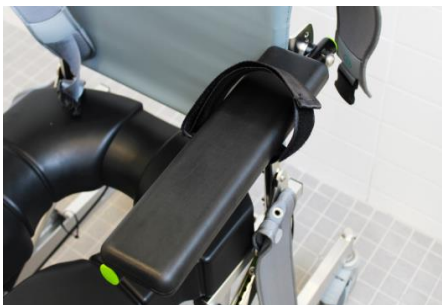

All available in a 16" or 19" depth

Front Bridged

Front Open

Left Open

Right Open

Rear Open

Armrest Straps

Offset Footrest Receivers