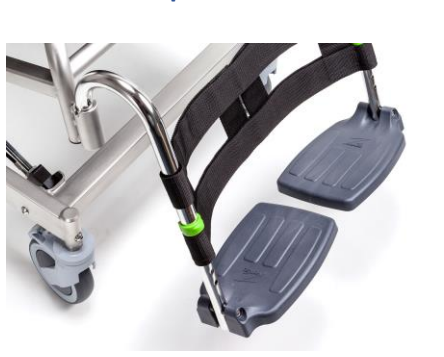

Additional Accessories available for Raz products

Z708ADJ - Adjustable Heel Loops

Z718/Z719 – Armrest Spacer Kit

Z737CSL - Bodypoint Aeromesh Calf Strap

Z737CPL - Bodypoint Aeromesh Calf Panel

Z736P - Commode Pan

Z736P - Directional Caster Lock

Flared Footrest

Spacer Mesh Backrest

Z7ELRL/R and Z7ELROFL/R - Elevating Legrests

Z7F1PCFT - Flip-Back Footrest

Frame Padding on Raz-AT

Armrest Loops

Z7FREXT- Footrest Extension Tube

Z706 - H-Strap

Extra Tall Back

Locking Transfer Handles

Customisation Options available for Raz products

Bi-Lateral Residual Limb Support

Adjustable Angle Leg Support

Wide Flip-Back Footplate

Adjustable Angle Residual Limb Support