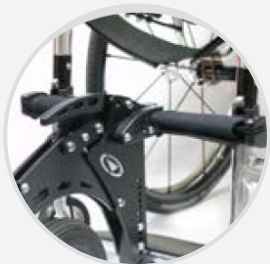

RGK

 **FRONTWHEEL**

MMS
MEDICAL

FRONTWHEEL

200x50 pneumatic tyre
with anti-flutter fork

Quick release handles to
activate and release

Robust three point
connection to frame

Retro fit to any TIGA/TIGA fx
via mounting clamps

Pushing the boundaries, see where it will take you

Developing solutions to improve your way of living is what we thrive on everyday which is why we have designed the FrontWheel.

It enables you to travel across grass, cobbles, mud, gravel and other uneven ground easily by keeping your front castor wheels off the floor at all times when you move in any direction, including backwards.

KEY FEATURES

- Exclusive to the TIGA and TIGA fx
- Three point frame connection
- Compact and easy to install in seconds
- Fits to frame with support under footrest for strength
- Castor wheels remain off the ground at all times in any direction
- Footrest width is unaffected
- No need to move feet during installation
- Locks up and down for when both in use and not in use