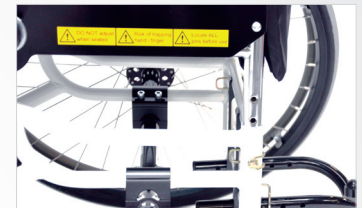

The club Sport Adjustable is an ultra versatile chair ideal for multi-sports club or individual use. The unique adjustment system requires no tools and can be adjusted in less than 30 seconds!

► Standard Features

- ✓ Standard size option chrome moly frame (over 25 size permutations)
- ✓ Ergonomic seat
- ✓ Seat height adjustment system
- ✓ Quick release offensive wings
- ✓ Adjustable camber bar
- ✓ Adjustable height and angle footrest
- ✓ Quick release single anti-tip
- ✓ Aluminium sideguards
- ✓ Adjustable height backrest
- ✓ 5cm cushion

► Wheel Sizes

Rear wheel size: 24, 25"
Castor wheel size: 72mm

► Optional Extra's

- Click strap
- 100mm adjustable sport strap

► No tools required for adjusting the height of the chair

► Length adjustable quick release anti tip