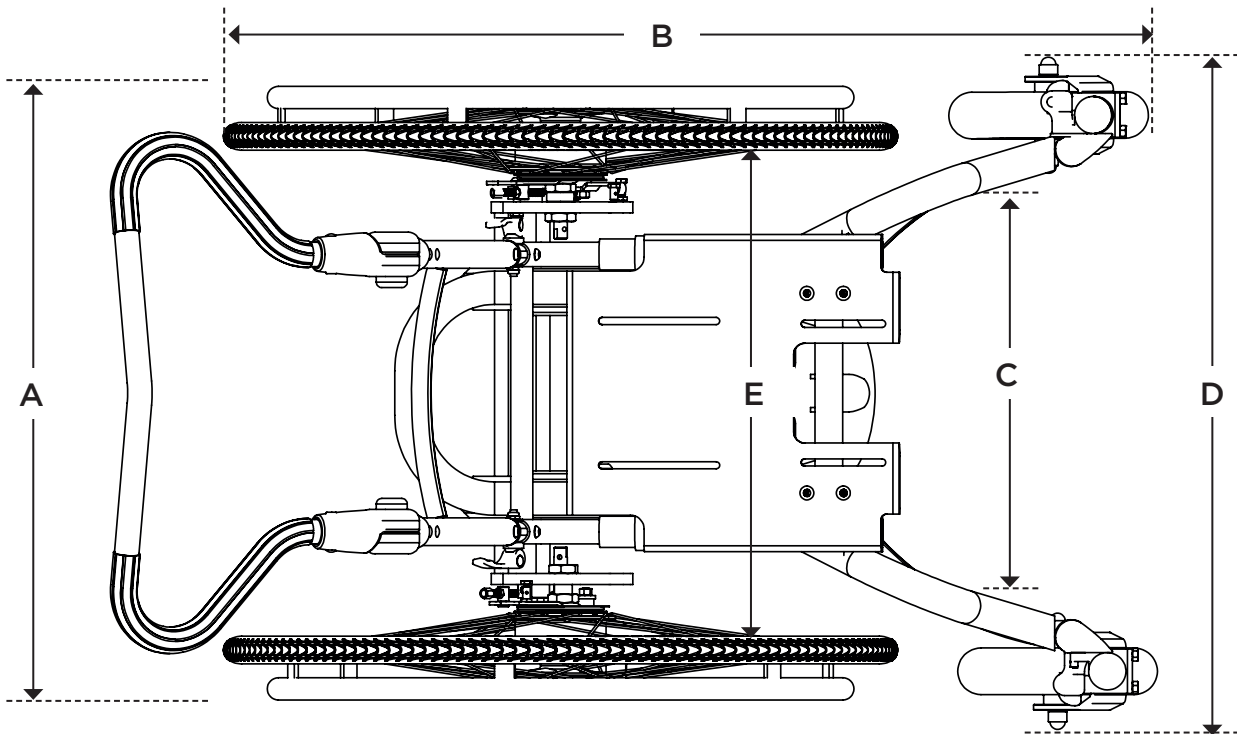

EN

Technical data

Guppy

With 16" wheels (6" casters)

Size	Tilt	Seat height	Weight	A	B	C	D	E
1	0° - 32° -7° - 25°	46 cm	14 kg	51 cm	67-73 cm	41 cm	57 cm	41 cm
2	0° - 32° -7° - 25°	46 cm	14 kg	56 cm	67-73 cm	41 cm	57 cm	46 cm

With 20"/22"/24" wheels (6" casters)

Size	Tilt	Seat height	Weight	A	B	C	D	E	E with mud flaps
1	0° - 32° -7° - 25°	46 cm	15 kg	57 cm	71-82 cm	41 cm	57 cm	43.5 cm	39.5 cm
2	0° - 32° -7° - 25°	46 cm	15 kg	62 cm	71-82 cm	41 cm	57 cm	48.5 cm	44.5 cm

The total length of the chassis change depending on location and wheels.
C measurement is taken at the height of castor house.