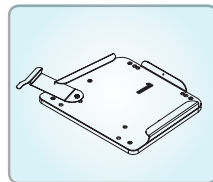

Anti tipper

Step bar

Mud flap
20"/22"/24"

Armrest

Mounting plate
X-strong size 1/2/3

Mounting system
size 1/2/3

Adapter system
Universal

Transportation kit

Technical data Zitzi Guppy

with 16" wheels (6" castorwheels)

Size	Tilt	Seat height	Weight	A	B	C	D	E
Size 1	0-32°	46 cm	14 kg	51 cm	67-73 cm	41 cm	57 cm	41 cm
Size 2	0-32°	46 cm	14 kg	56 cm	67-73 cm	41 cm	57 cm	46 cm