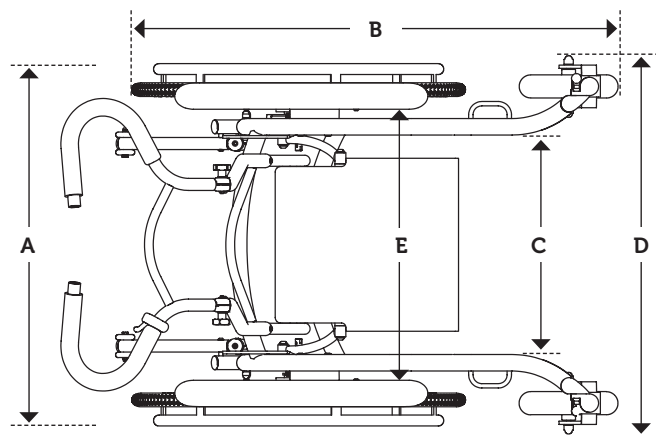

Anti tipper

Step bar

Mud flap
20"/22"/24"

Armrest

Mounting plate
X-strong size 1/2/3

Mounting system
size 1/2/3

Adapter system
Universal

Transportation kit

Technical data Zitzi Guppy

with 16" wheels (6" castorwheels)

Size	Tilt	Seat height	Weight	A	B	C	D	E
Size 1	0-32°	46 cm	14 kg	51 cm	67-73 cm	41 cm	57 cm	41 cm
Size 2	0-32°	46 cm	14 kg	56 cm	67-73 cm	41 cm	57 cm	46 cm

with 20" / 22" / 24" wheels (6" castorwheels)

Size	Tilt	Seat height	Weight	A	B	C	D	E	E with mudguard
Size 1	0-32°	46/48/50 cm	15 kg	57 cm	71-82 cm	41 cm	57 cm	43,5 cm	39,5 cm
Size 2	0-32°	46/48/50 cm	15 kg	62 cm	71-82 cm	41 cm	57 cm	48,5 cm	44,5 cm

The total length of the chassis change depending on location and wheels. C-measurements is in height with the MH for the casterwheel.